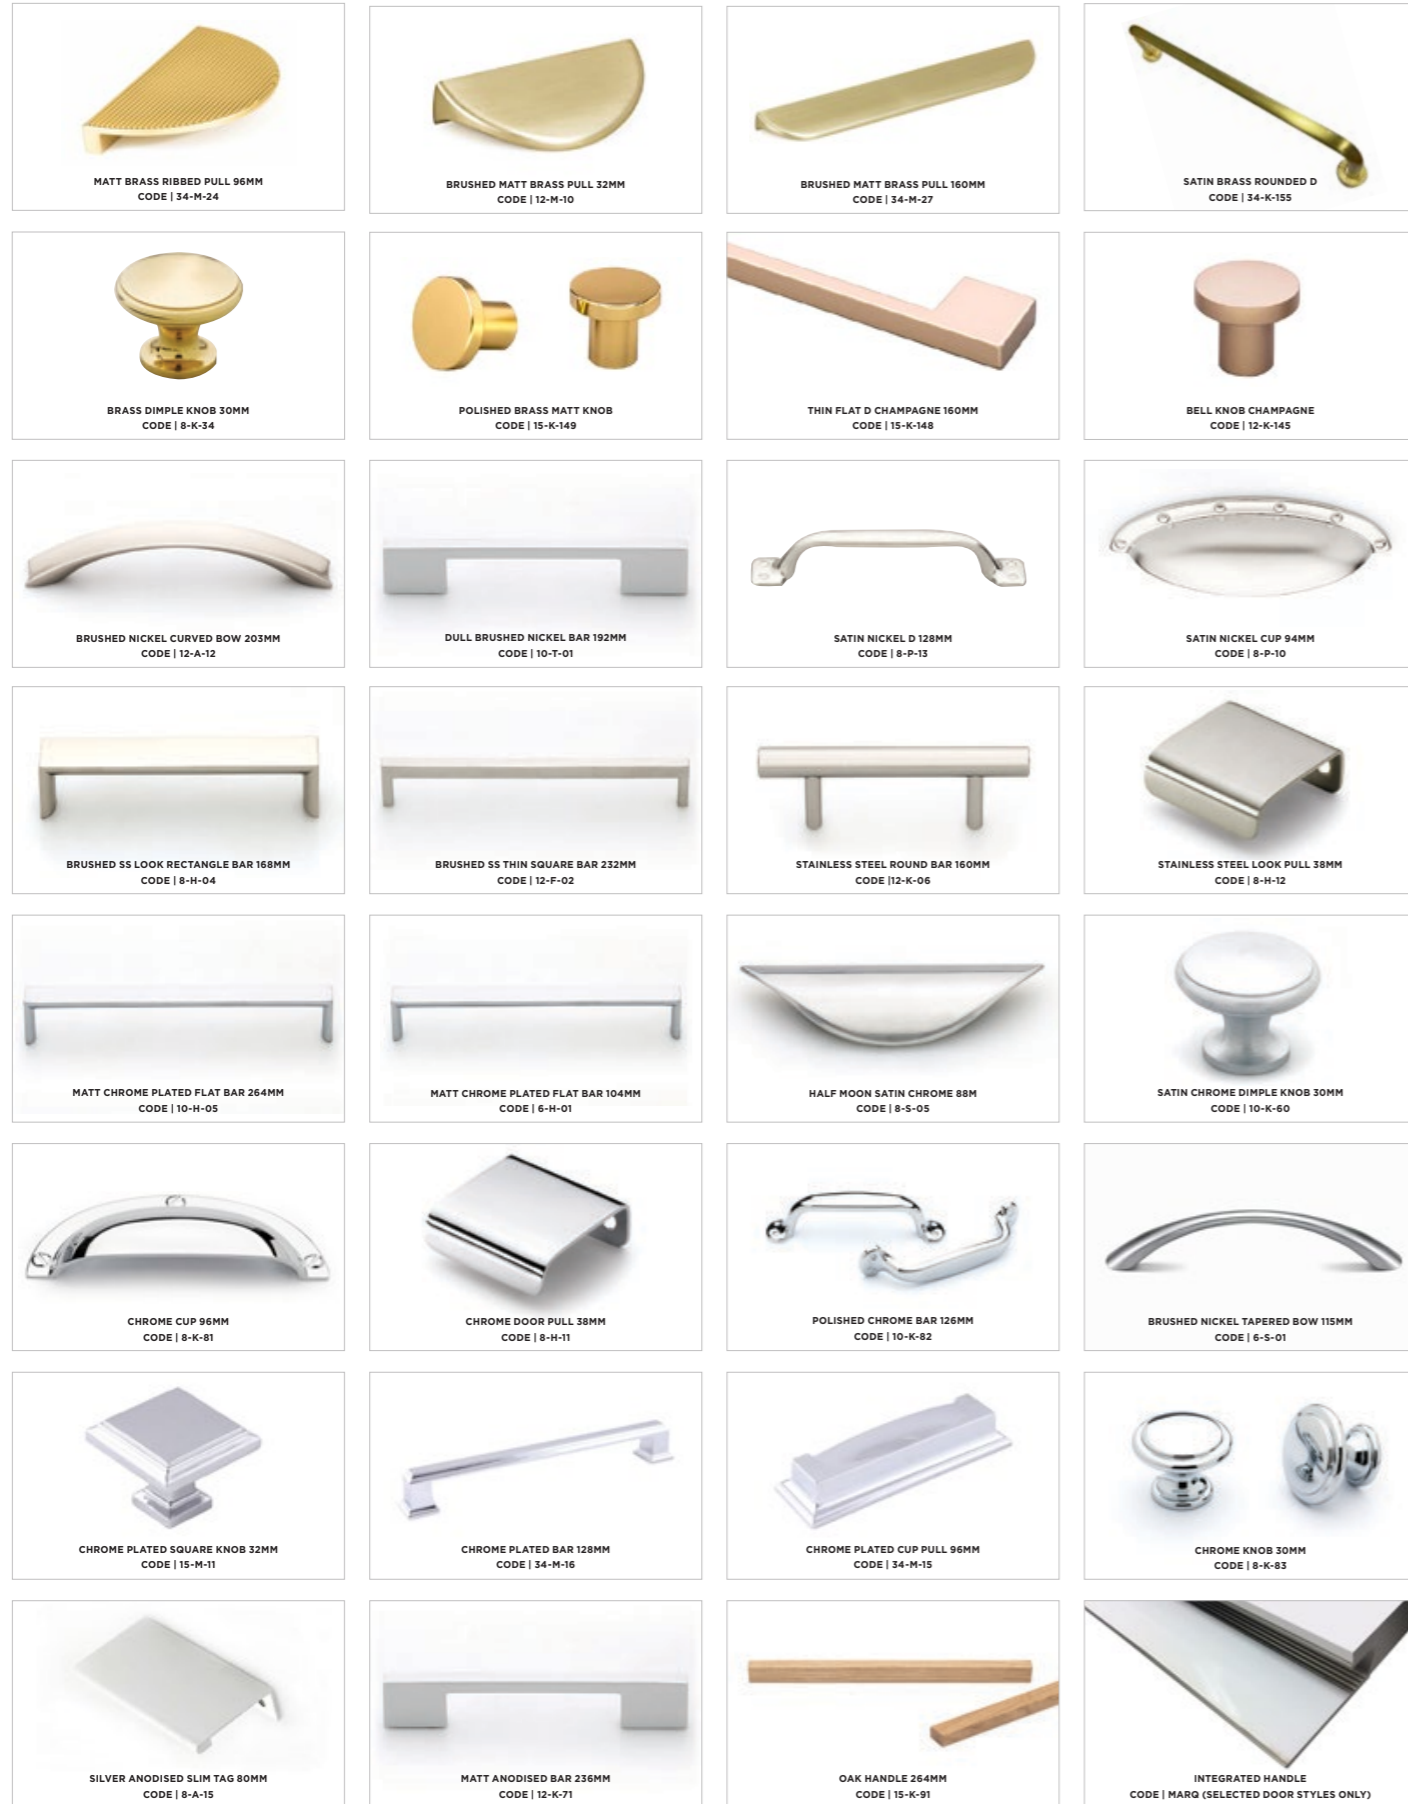

Noir Black Matt Nano Streamline

CAESARSTONE® BENCHTOPS

Caesarstone® lives in the heart of your home office, combining the beauty and strength of quartz surfaces in your new dream office or study nook. Caesarstone® gives you total peace of mind that you've chosen not just the durability and quality of a Caesarstone® surface, but an inspired centrepiece for a lifetime of experiences. Available in an array of stylish colours, it's highly resistant to stains and scratches, and has a bacteriostatic quality making it a beautiful and hygienic option for your kitchen.

Benefits & Advantages.

- Highly scratch, stain and heat resistant
- Easy Care and Maintenance
- Design flexibility
- Available in range of thicknesses with modern edges
- Easy to install

HANDLES

They're a little detail but the right handles complete the look of your space. From sleek, contemporary lines to statement pieces, your design expert can help you find the perfect handles to finish off your space. For minimalists, we also offer a touch-catch handle-free look.

HANDLES

OFFICE ACCESSORIES

Cable outlet
- Black or white
- 60mm

Adjustable pencil tray

Pencil tray

Visit us or get in touch

Visit a Kinsman showroom or book your free in-home, in-store or virtual design appointment by phone or online.