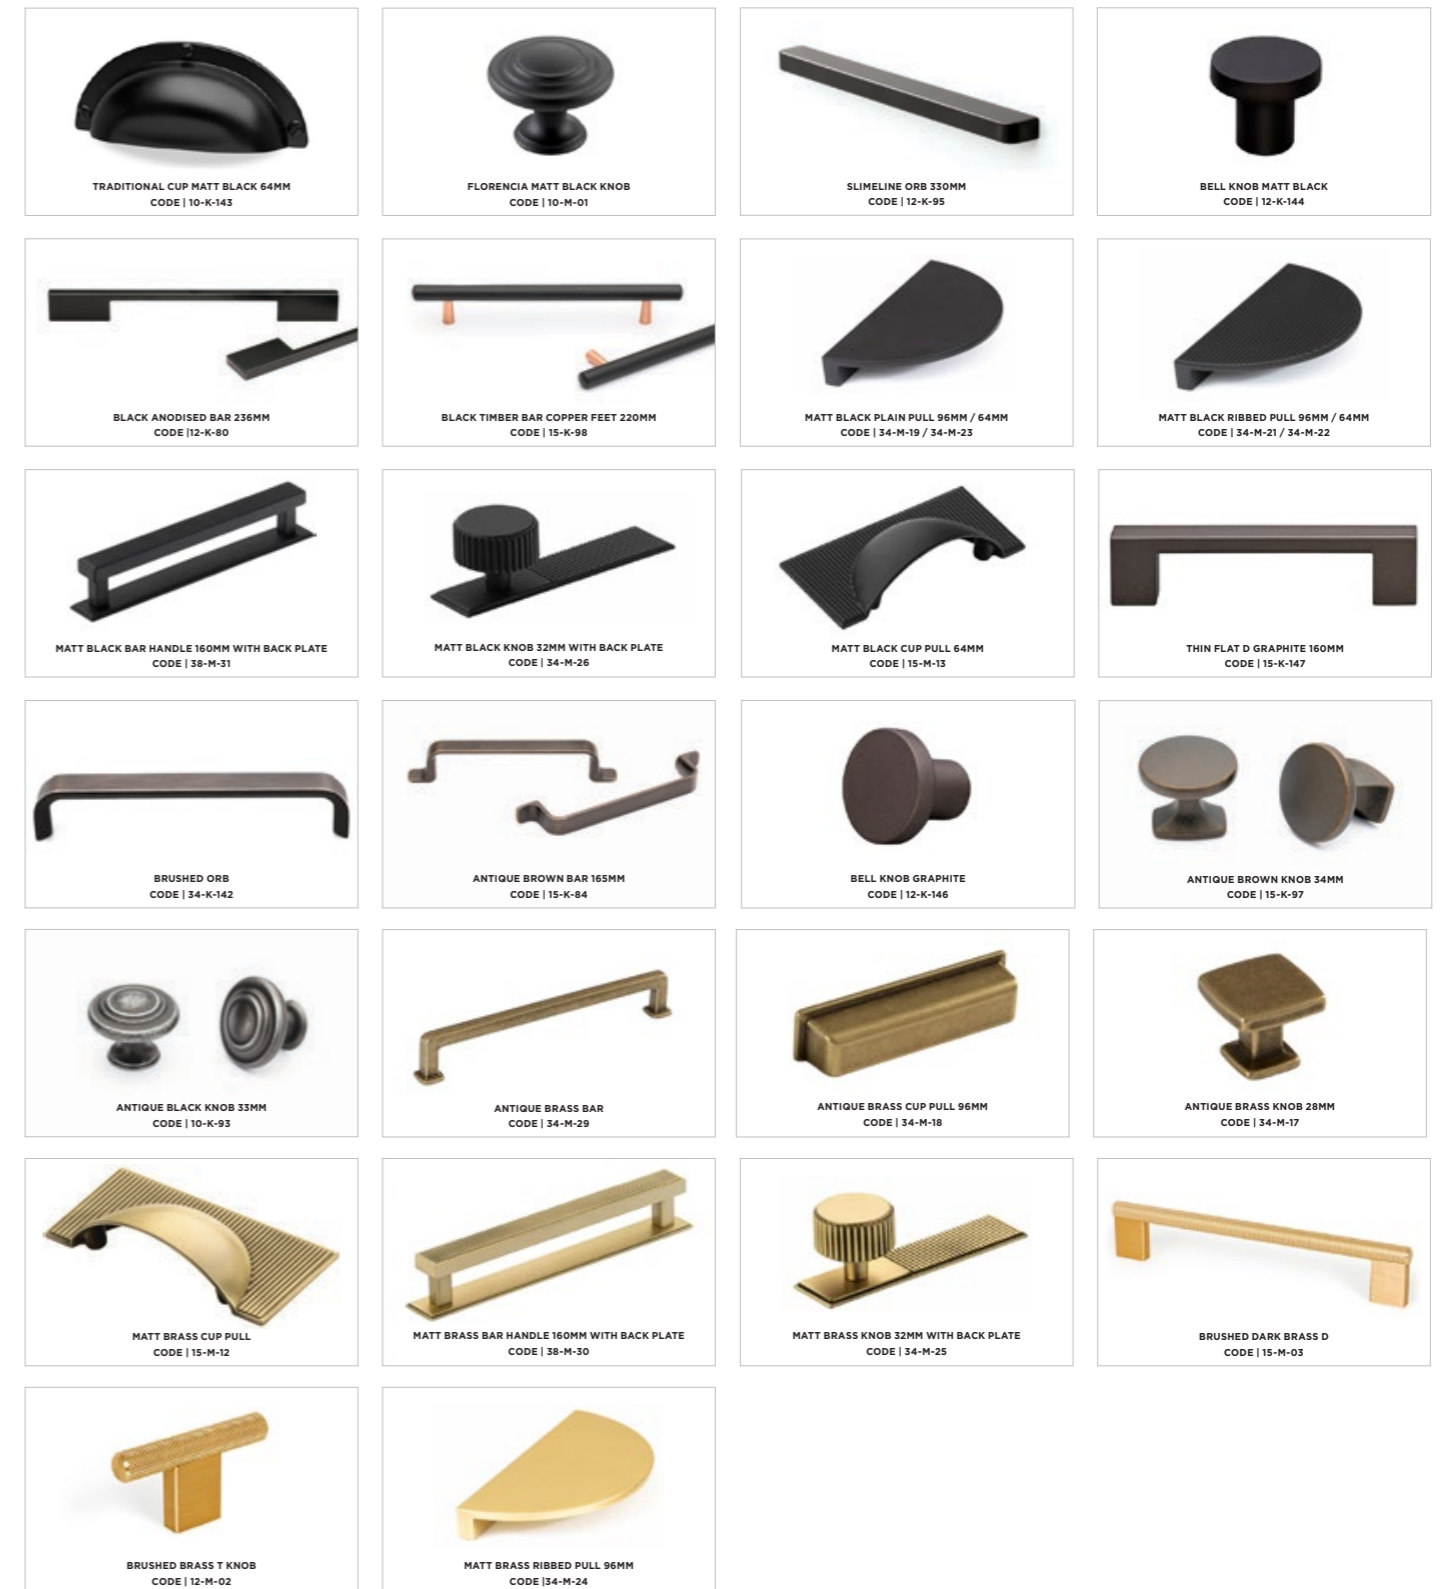

The premium laminate benchtops are nothing short of stunning. The range includes two authentic timber-look benchtops, as well as a unique matt black benchtop.

Natural Halifax Oak Streamline

Tobacco Halifax Oak Streamline

Noir Black Matt Nano Streamline

CAESARSTONE® BENCHTOPS

Caesarstone® lives in the heart of your home office, combining the beauty and strength of quartz surfaces in your new dream office or study nook. Caesarstone® gives you total peace of mind that you've chosen not just the durability and quality of a Caesarstone® surface, but an inspired centrepiece for a lifetime of experiences. Available in an array of stylish colours, it's highly resistant to stains and scratches, and has a bacteriostatic quality making it a beautiful and hygienic option for your kitchen.

Benefits & Advantages.

- Highly scratch, stain and heat resistant
- Easy Care and Maintenance
- Design flexibility
- Available in range of thicknesses with modern edges
- Easy to install

HANDLES

They're a little detail but the right handles complete the look of your space. From sleek, contemporary lines to statement pieces, your design expert can help you find the perfect handles to finish off your space. For minimalists, we also offer a touch-catch handle-free look.

HANDLES

OFFICE ACCESSORIES

Cable outlet
- Black or white
- 60mm

Adjustable pencil tray

Pencil tray

Visit us or get in touch

Visit a Kinsman showroom or book your free in-home, in-store or virtual design appointment by phone or online.