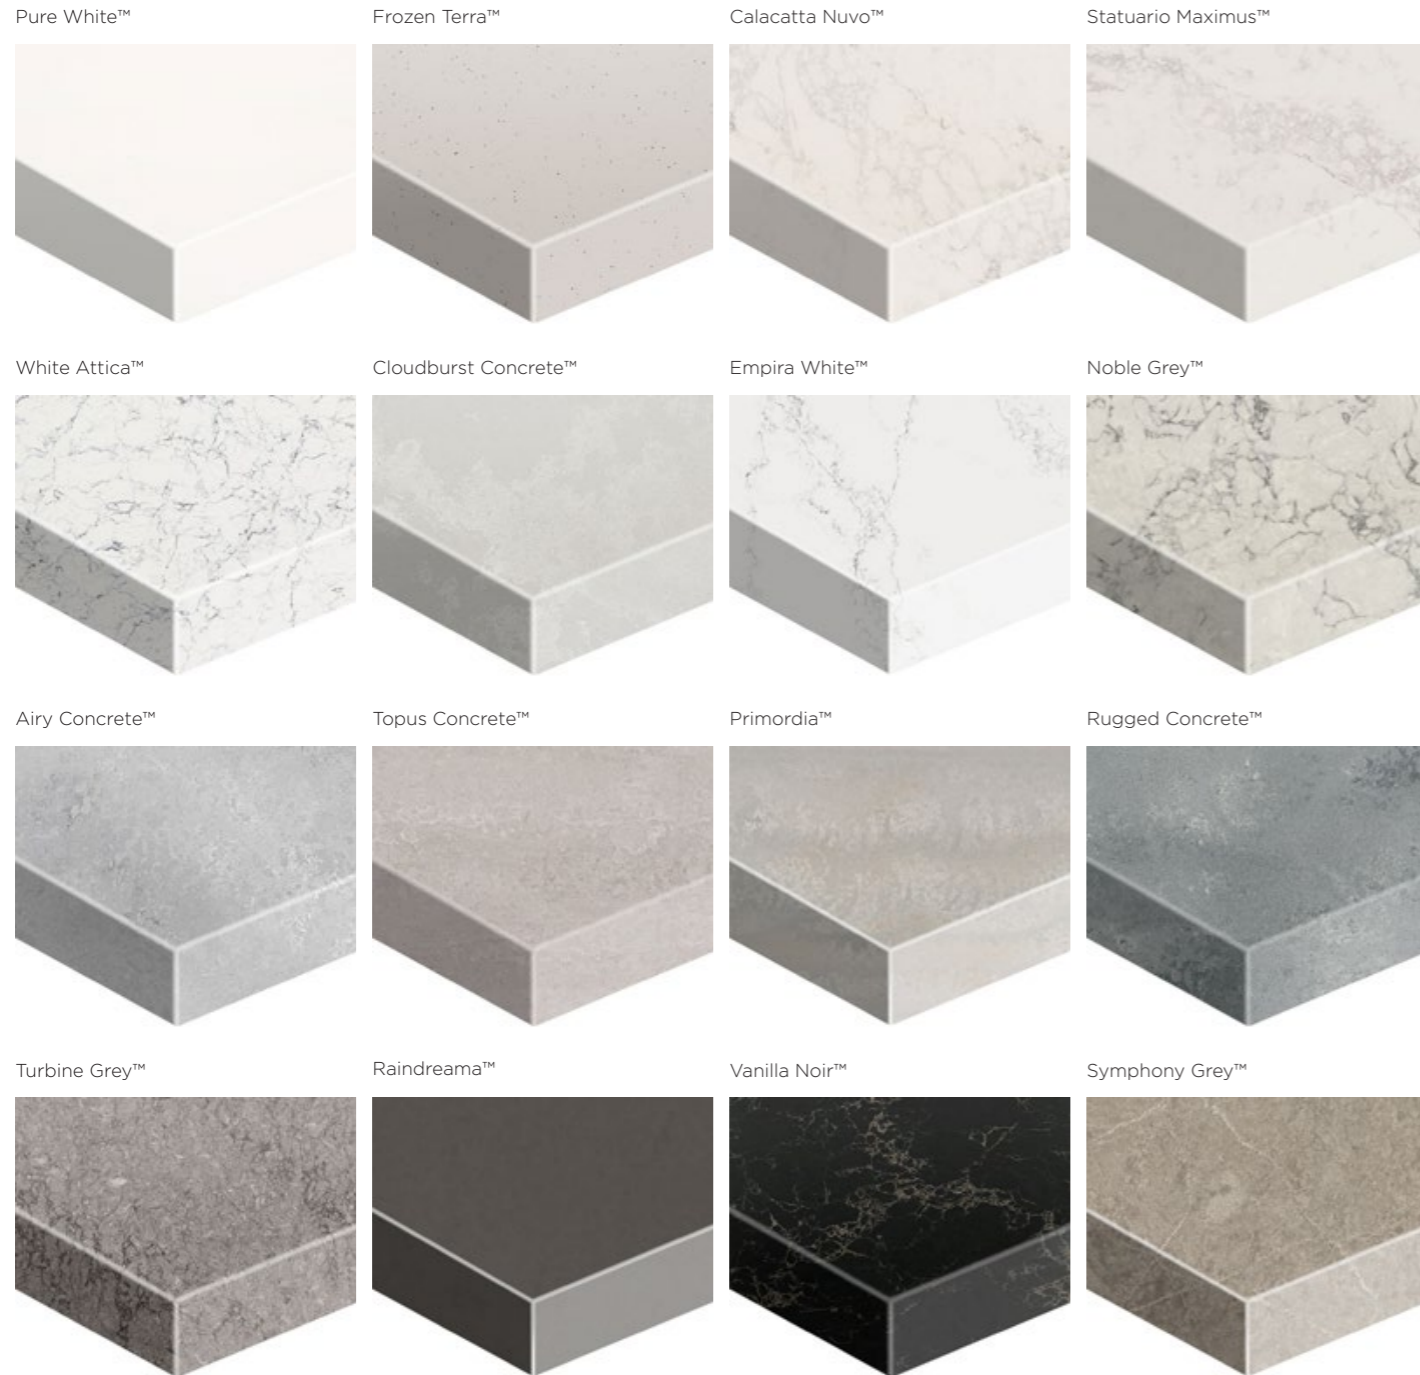

CAESARSTONE® BENCHTOPS

Caesarstone® lives in the heart of your home office, combining the beauty and strength of quartz surfaces in your new dream office or study nook. Caesarstone® gives you total peace of mind that you've chosen not just the durability and quality of a Caesarstone® surface, but an inspired centrepiece for a lifetime of experiences. Available in an array of stylish colours, it's highly resistant to stains and scratches, and has a bacteriostatic quality making it a beautiful and hygienic option for your kitchen.