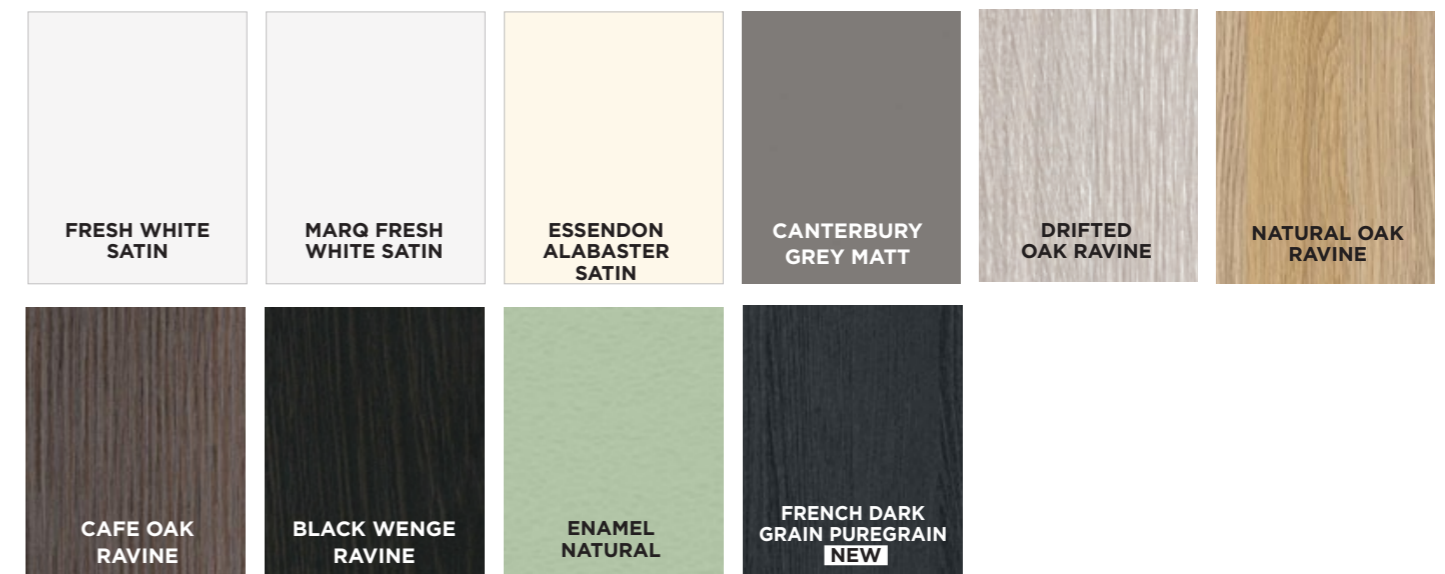

ARTARMON

Ideal for achieving a sleek modern look, the Artarmon door range offer both Gloss and Ultramatt finishes in a variety of stylish colours.

Benefits & Advantages.

- Available in both Gloss and Ultramatt finishes
- Constant surface quality
- UV resistance ensuring intensity of colour over time

BALLINA

The Ballina door range celebrates earthy and natural tones and comes in Satin, Matt, Flint and Ravine finishes. Works brilliantly as a feature door to create a kitchen with 'wow'.

Benefits & Advantages.