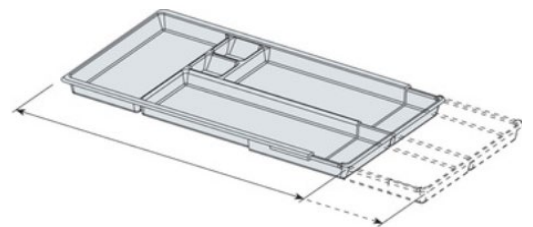

Hanging Rail

Hanging Rails available in Silver or Black

Cable Outlet

- Cable cover for workplace organisation
- 60 or 80 Ø drilling

Keyboard & Mouse Tray

- Grey Plastic
- Extends from min 331mm to max 437mm wide
- Sits loose in drawer

Pencil Tray

- Anthracite plastic
- 331w x 277d x 18h
- Sits loose in drawer

Strip Lighting 12V

- LED Cool or Warm Lights on a flexible plastic strip 5000mm
- Can be cut for 2 sections, up to 5000mm

Strip Lighting 12V Premium