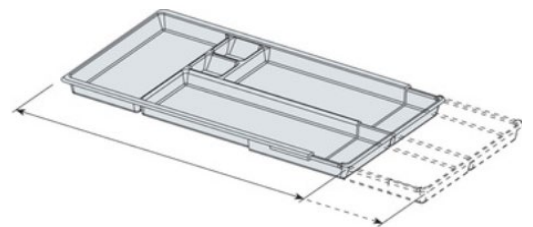

Hanging Rail

Hanging Rails available in Silver or Black

Cable Outlet

- Cable cover for workplace organisation
- 60 or 80 Ø drilling

Keyboard & Mouse Tray

- Grey Plastic
- Extends from min 331mm to max 437mm wide
- Sits lose in drawer

Pencil Tray

- Anthracite plastic
- 331w x 277d x 18h
- Sits lose in drawer

Strip Lighting 12V

- LED Cool or Warm Lights on a flexible plastic strip 5000mm
- Can be cut for 2 sections, up to 5000mm

Strip Lighting 12V Premium