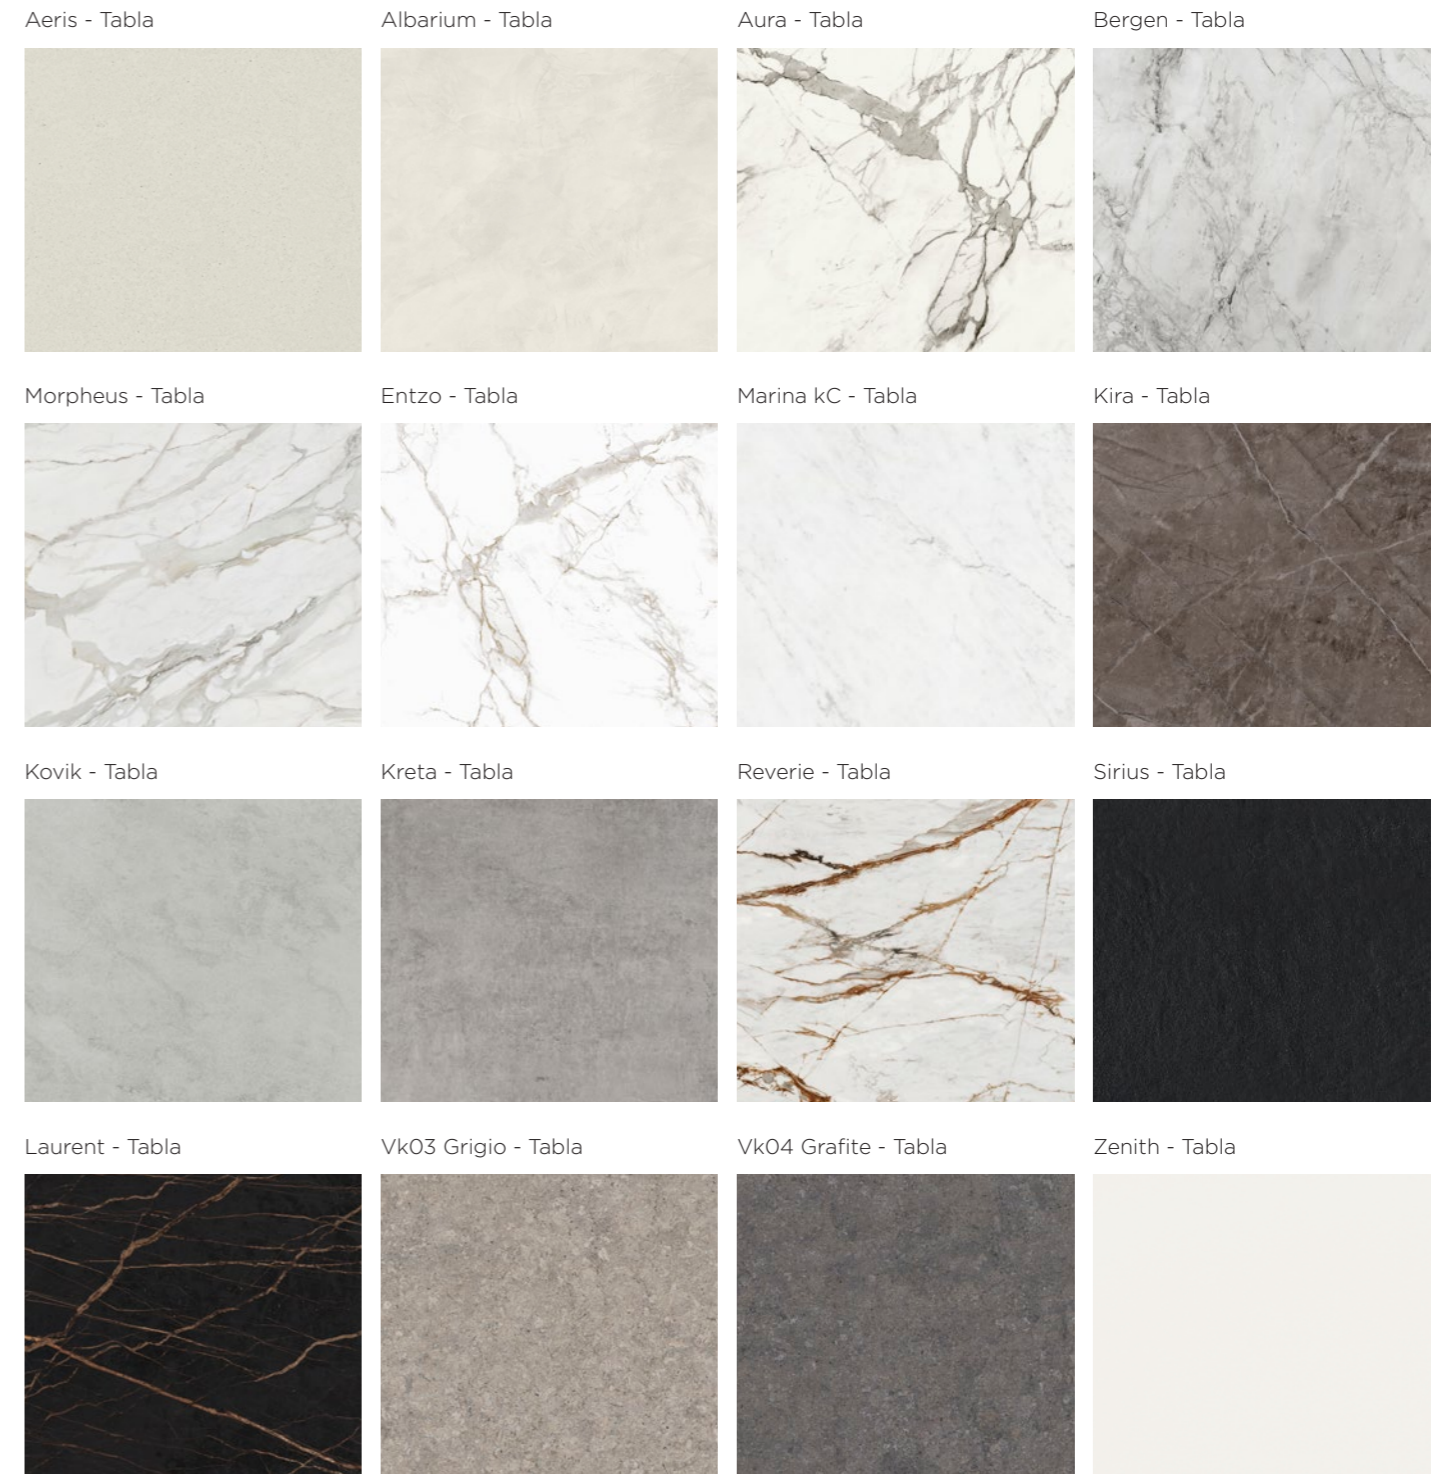

Benefits & Advantages.

- Abrasion resistant
- Scratch and impact resistant
- Water and stain resistant
- Many sizes, thickness, colours and textures