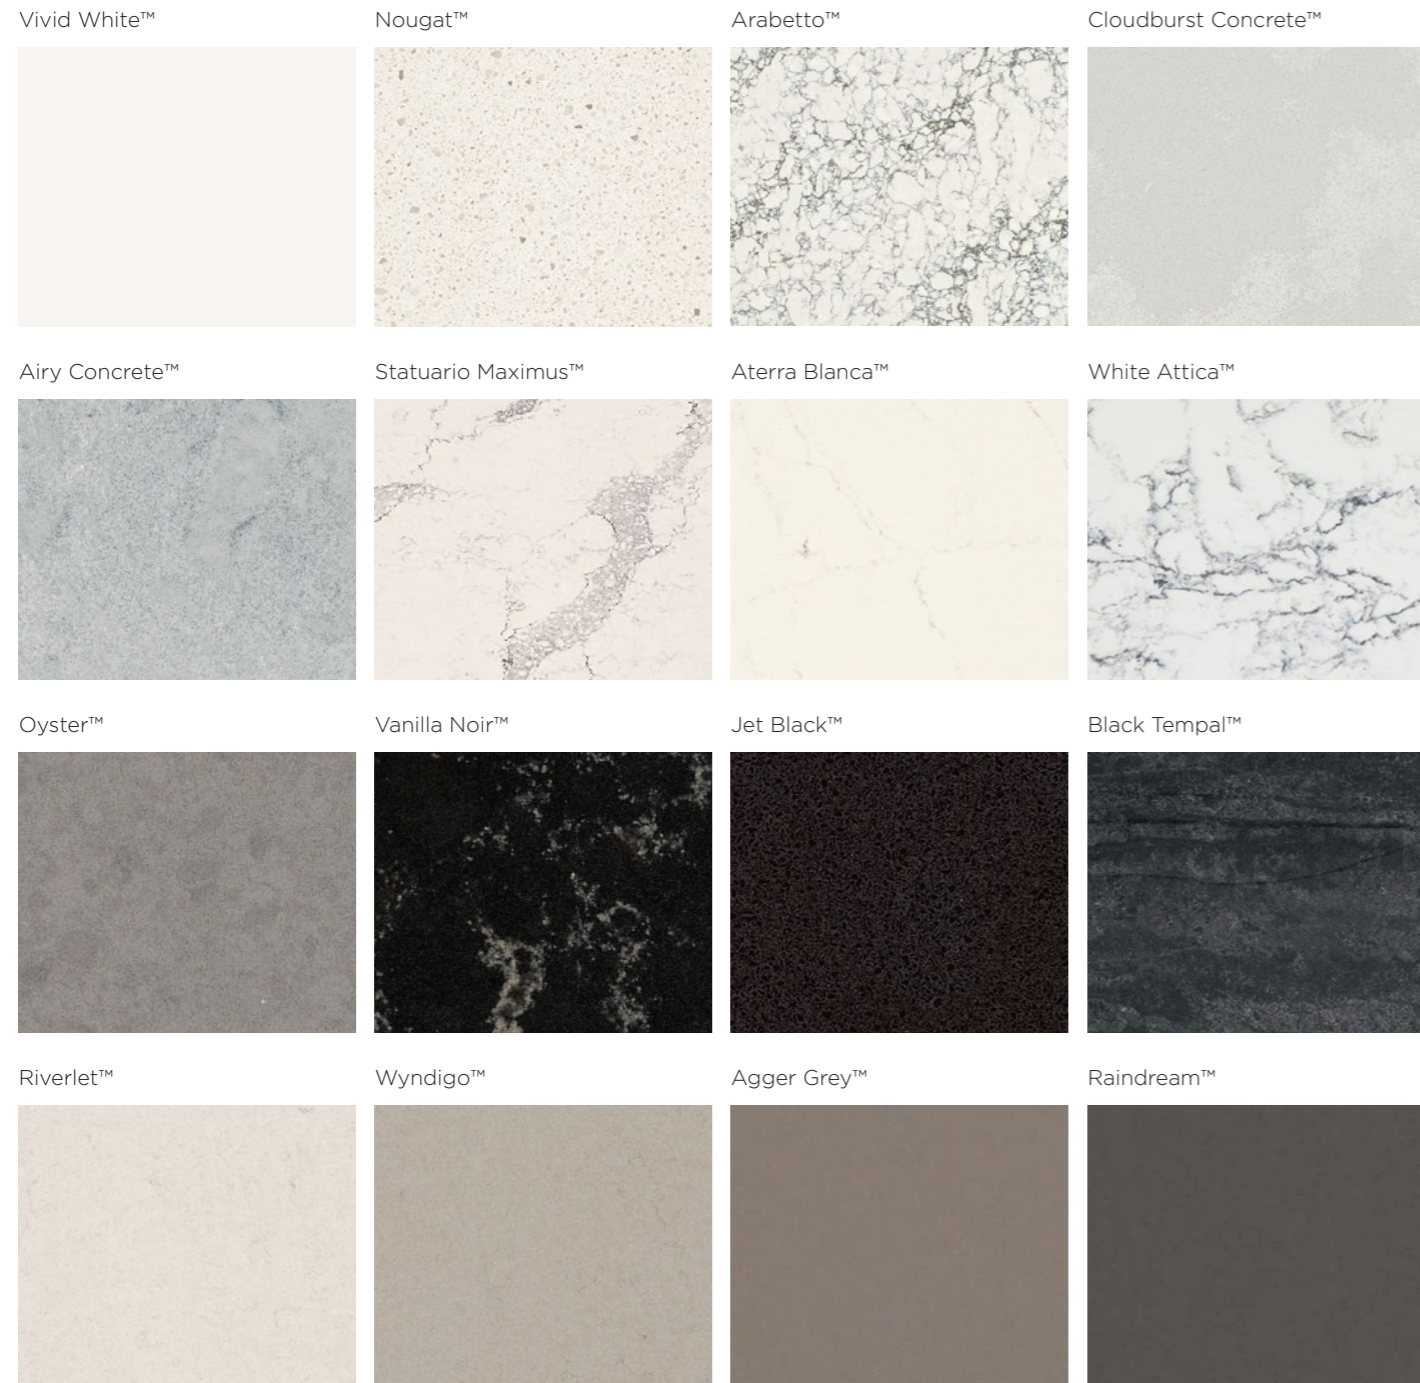

Alpine White Quadra

Chalk Ceramic Streamline

Anthracite Ceramic Streamline

Pale Lancelot Oak Streamline

PREMIUM LAMINATE BENCHTOPS

Our premium laminate benchtops are nothing short of stunning. The range includes two authentic timber-look benchtops, as well as a unique matte black benchtop.

Noir Black Matt Nano Streamline

Natural Halifax Oak Streamline

Tabacco Halifax Oak Streamline

MINERAL BENCHTOPS

Caesarstone® Mineral™ Surfaces. Premium, sustainable, crystalline silica free surfaces. While prioritising sustainability, the unique formulation of these surfaces utilises natural, innovative and recycled materials to drive the evolution of engineered stone and create the next generation of surfaces. It is highly resistant to scratches and stains and has a bacteriostatic quality, making it a beautiful and hygienic option for your kitchen.