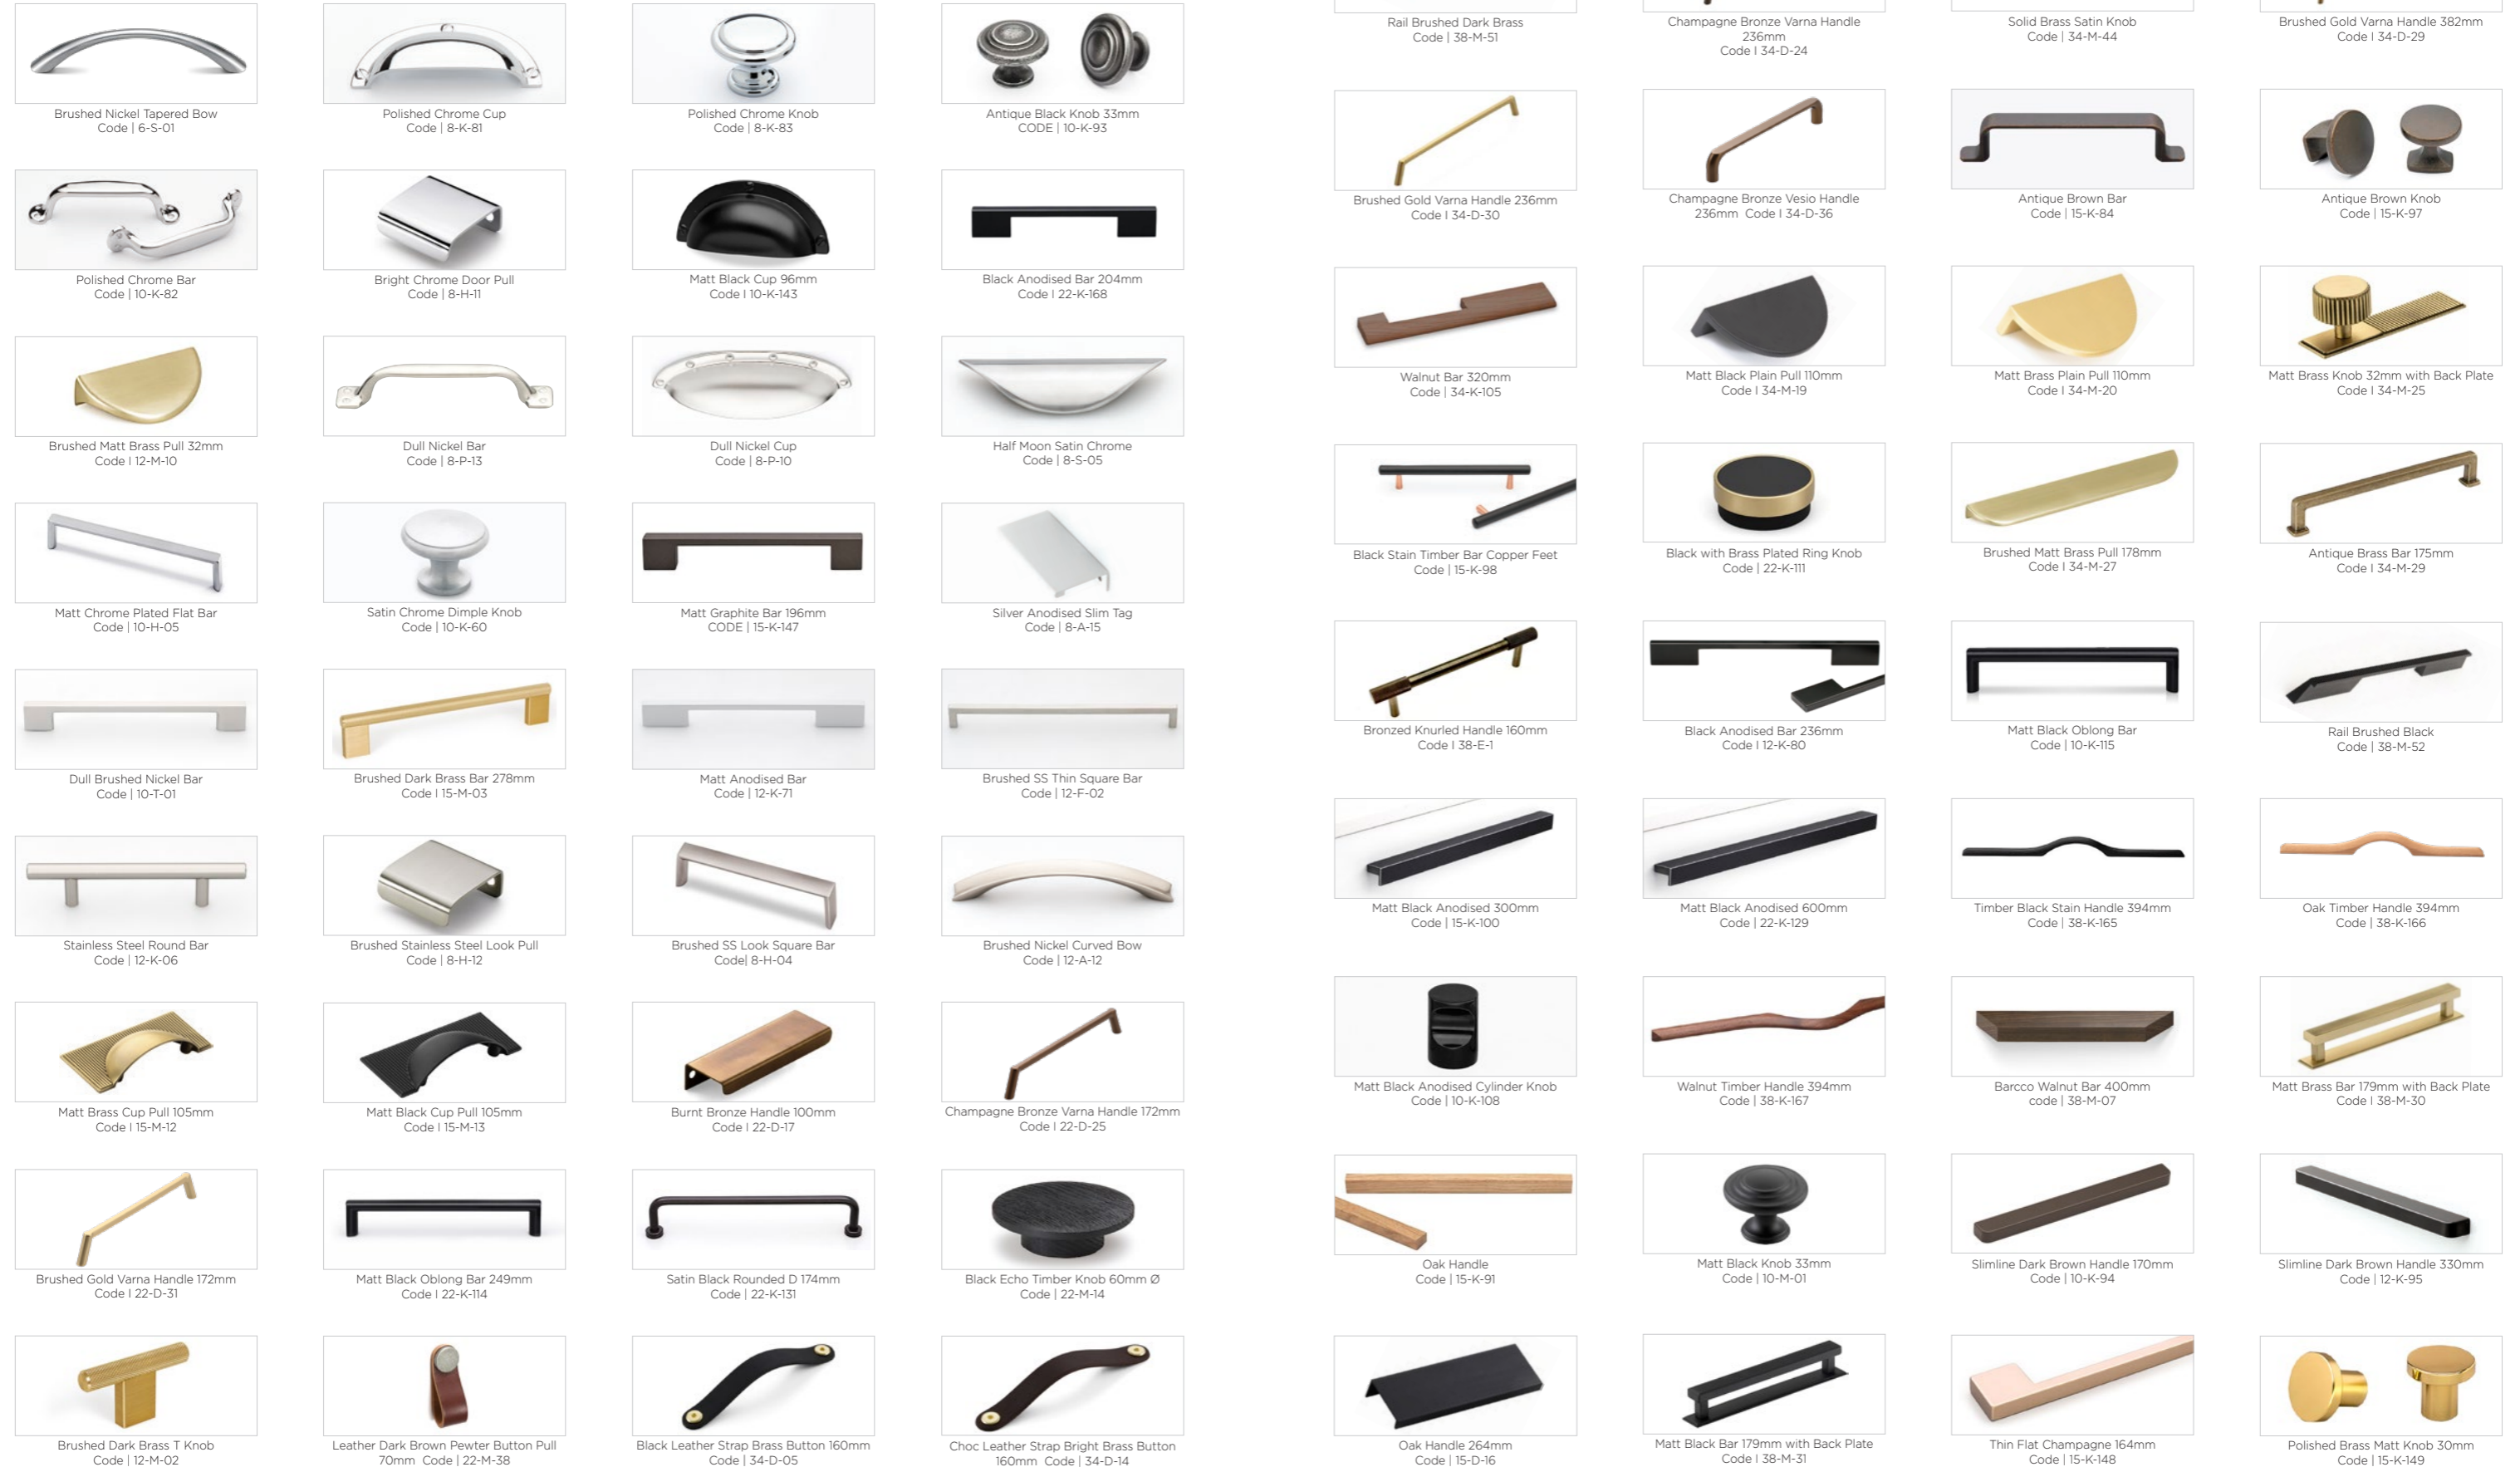

HANDLES

They may seem like a small detail but the right handles will complete the look of your space. From sleek, contemporary lines to statement pieces, your design expert can help you find the perfect handles to finish off your space. For minimalists, we also offer a touch-catch handle-free look. Speak to your designer for more options.