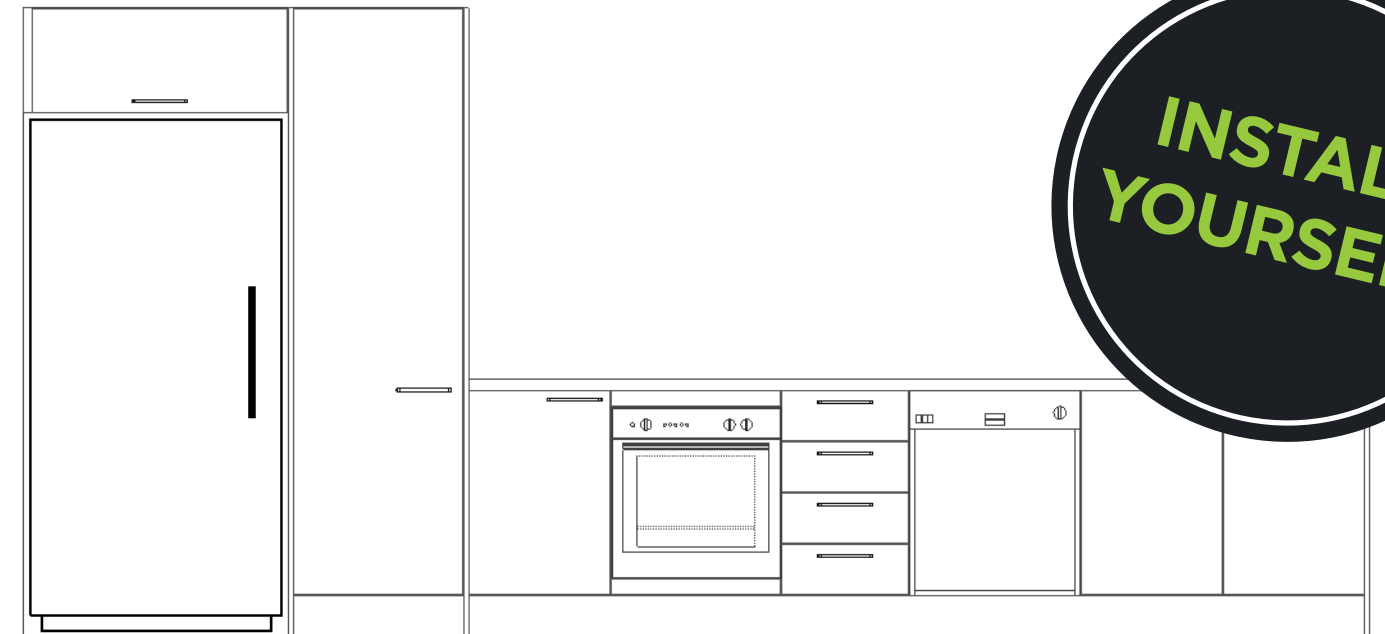

KINSMAN Kitchens Xpress

6 cabinet kitchen from $4399*

**INSTALL
YOURSELF**

Includes

- Australian made cabinets
- Soft full extension drawer runners
- Handles and kickboard
- Laminate benchtop
- Flatpack solid 16mm construction including back panel
- Soft close drawers
- User friendly instruction booklet

- Dowel and screw construction
- 7 year warranty on all cabinetry
- Cutlery tray and bin
- Measure and site check
- Delivery to your home

Excludes

- Any trades or installation
- Appliances, sink and tap

Wall Filler	Wall Fridge 900mm	Tall Panel	Pantry 600mm	Tall Panel	Floor 500mm	Under Bench Oven 600mm	4 Drawer 450mm	Dishwasher Space 600mm	Floor 1000mm	Floor Panel

*The price quoted is for the kitchen design shown above and includes the supply of all 'Xpress Range' cabinets, doors, hinges, drawer runners, handles, bins, cutlery drawer, and laminate benchtop. The price excludes appliances, sinks, taps, delivery, installation, glass splashbacks and stone benchtops.